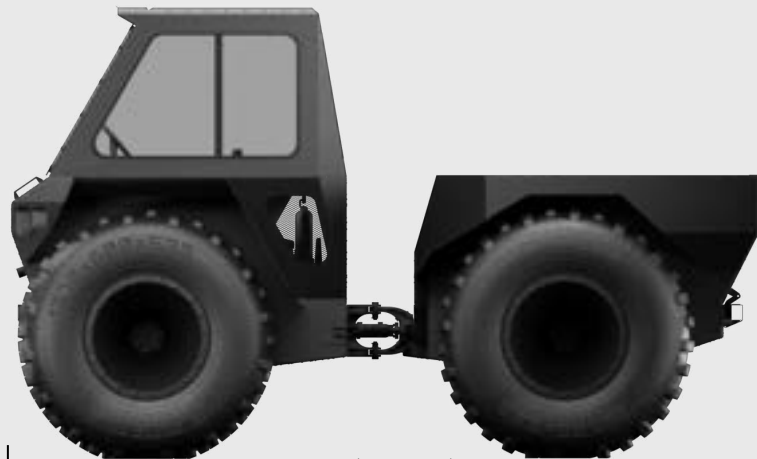

SWAMP RIDER

MADE IN CANADA

Winnipeg, Manitoba, Canada
info@swamp-rider.com

SR-V "MAX"

Seats	6
Weight	2645 lbs
Top speed (land)	20 mph
Top speed (water)	3 mph
Load capacity	
Water	1100 lbs
Land	1550 lbs
Dimensions	
Length	150 inch
Height	92 inch
Wheel base	95 inch
Tires	1370x600x533 mm 54x23.6x21 inch

SR-V "CABIN"

Seats	2
Weight	2645 lbs
Top speed (land)	20 mph
Top speed (water)	3 mph

Load capacity	
Water	1100 lbs
Land	1550 lbs

Dimensions	
Length	150 inch
Height	92 inch
Wheel base	95 inch

Tires	1370x600x533 mm 54x23.6x21 inch
-------	------------------------------------

Kubota

SR-V "MAX"

150 inch (3827 mm)

95 inch (2400 mm)

92 inch (2346 mm)

SR-V

"CABIN"

92 inch (2346 mm)

150 inch (3827 mm)

95 inch (2400 mm)

SR-V "ROPS"

150 inch (3827 mm)

95 inch (2400 mm)

92 inch (2346 mm)