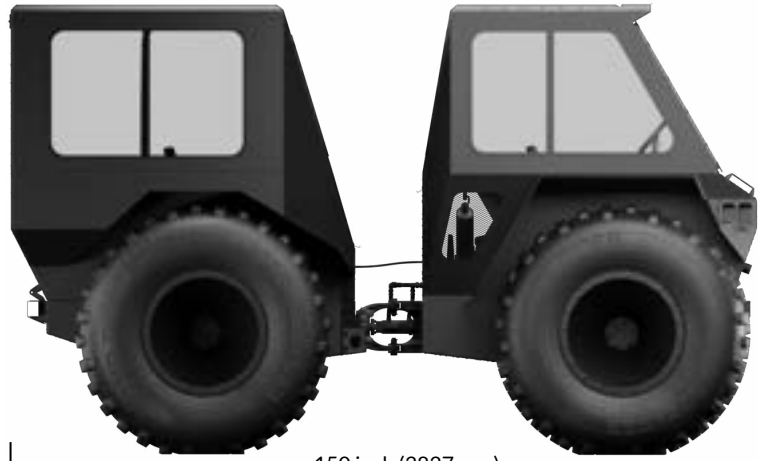

SWAMP RIDER

MADE IN CANADA

Winnipeg, Manitoba, Canada
info@swamp-rider.com

SR-V "MAX"

Seats	6
Weight	2645 lbs
Top speed (land)	20 mph
Top speed (water)	3 mph
Load capacity	
Water	1100 lbs
Land	1550 lbs
Dimensions	
Length	150 inch
Height	92 inch
Wheel base	95 inch
Tires	1370x600x533 mm 54x23.6x21 inch

SR-V "CABIN"

Seats	2
Weight	2645 lbs
Top speed (land)	20 mph
Top speed (water)	3 mph

Load capacity	
Water	1100 lbs
Land	1550 lbs

Dimensions	
Length	150 inch
Height	92 inch
Wheel base	95 inch

Tires	1370x600x533 mm 54x23.6x21 inch
-------	------------------------------------

SR-V "ROPS"

Seats	6
Weight	2465 lbs
Top speed (land)	20 mph
Top speed (water)	3 mph
Load capacity	
Water	1100 lbs
Land	1550 lbs
Dimensions	
Length	150 inch
Height	92 inch
Wheel base	95 inch
Tires	1370x600x533 mm 54x23.6x21 inch

Kubota

SR-V "MAX"

150 inch (3827 mm)

95 inch (2400 mm)

92 inch (2346 mm)

SR-V

"CABIN"

92 inch (2346 mm)